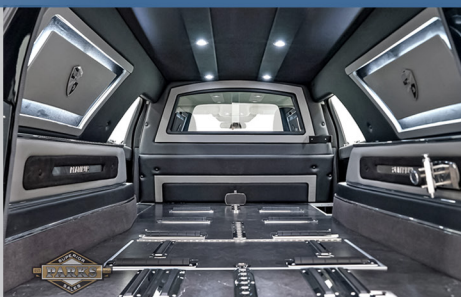

AVAILABLE IN MANY CASKET
COMPARTMENT INTERIORS

MANUAL RISING URN ENCLAVE

LOAD DOOR HIGH VIEW

www.parkssuperior.com 800-229-5008