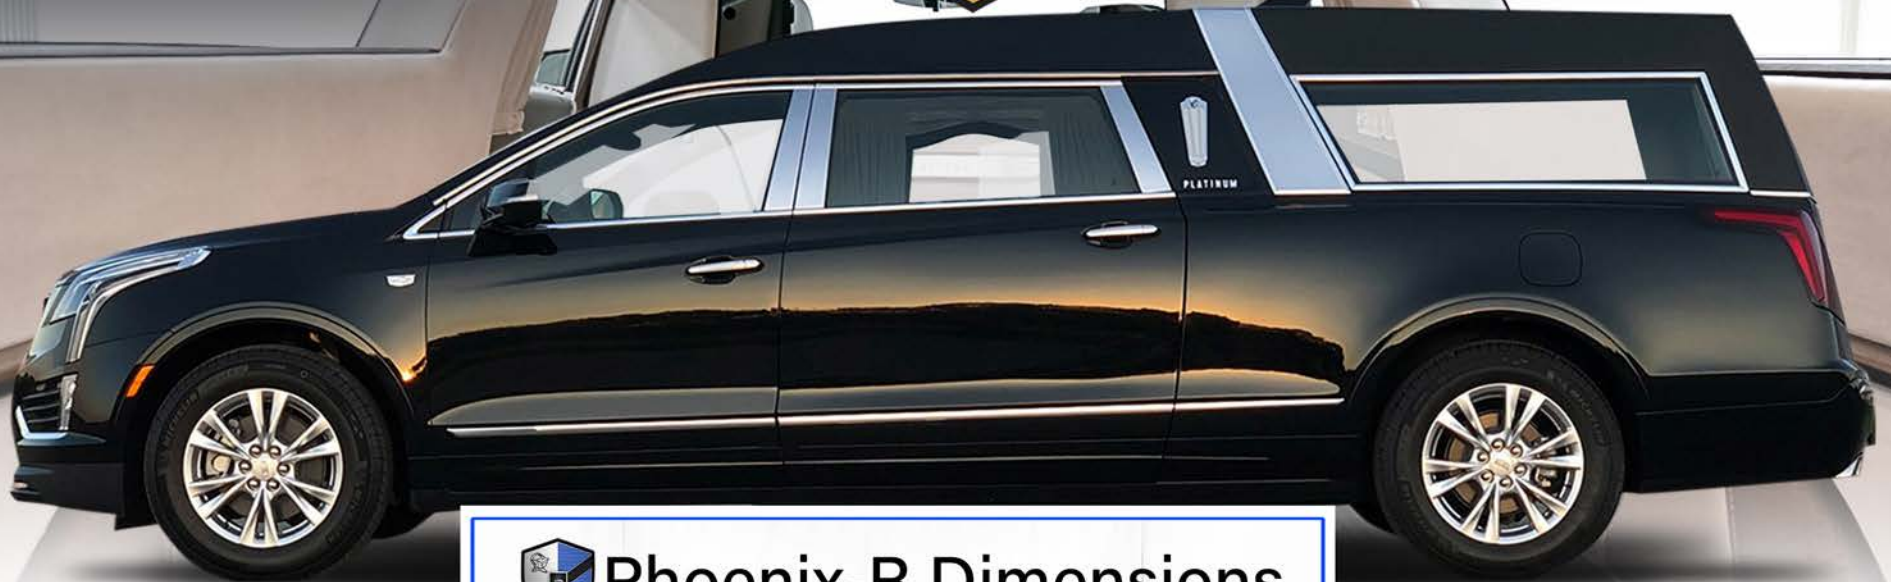

PLATINUM PHOENIX-R

Phoenix-R Dimensions

CASKET DOOR OPENING HEIGHT	39"	OVERALL HEIGHT	73"
CASKET DOOR OPENING WIDTH	45"	OVERALL LENGTH	244"
FLOOR LENGTH	115"	OVERALL WIDTH	74"
FLOOR WIDTH	42"	WHEELBASE	153"
LOADING HEIGHT	28.5"	(CENTER CAP TO CENTER CAP)	

Warranty - 6-Year/100,000 miles on Cadillac XT5 Chassis. Conversion covered for 5 Years/60,000 miles whichever comes first.