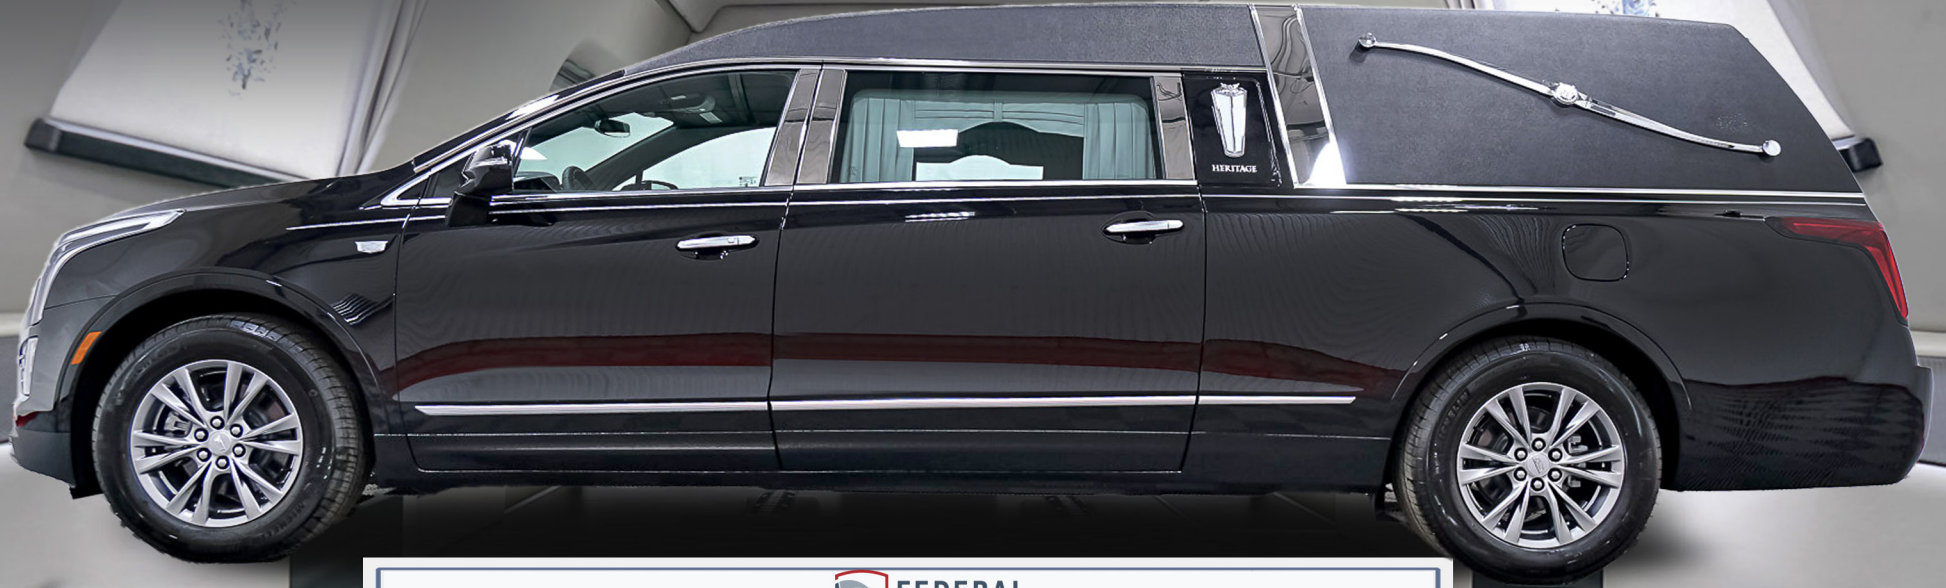

FEDERAL
HERITAGE DIMENSIONS

CASKET DOOR OPEN WIDTH... 47.75" CONVERSION STRETCH... 40" OVERALL FLOOR LENGTH... 126" CASKET DOOR OPENING ANGLE... 137° LOADING HEIGHT... 30.5	OVERALL HEIGHT... 73.25" OVERALL LENGTH... 249" OVERALL WIDTH... 75" SIDE DOOR WIDTH... 47.5" WHEELHOUSE... 152.5"

Federal Coach's Warranty covers conversion/modification of funeral coaches for 72 months or 60,000 miles, whichever comes first.