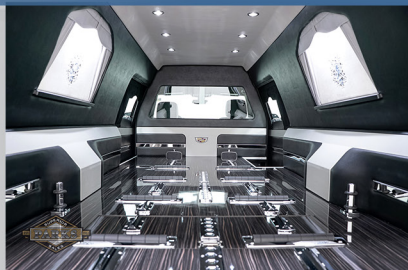

AVAILABLE IN MANY CASKET
COMPARTMENT INTERIORS